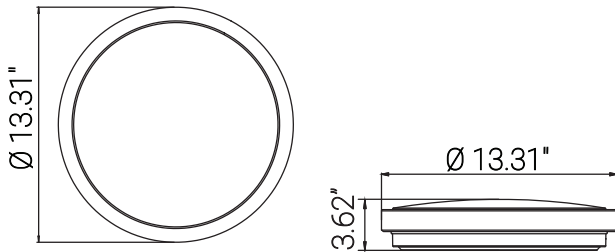

87766-SU

LFX/AM/13"/21W/SCT/BN

LED 13 Inch Slim Saucer Flushmount Ceiling Light Fixture, 21 Watts (100W Equivalent), 1450 Lumens, Selectable 5 CCT 2700K-5000K, 120V, Dimmable, 50,000 Hour Lifespan, Brushed Nickel

Project: _____
Type: _____
Catalog #: _____
Date: _____
Comments: _____

Technical Specifications

Photometrics

Lumen	1450
Emitted Color	CCT Selectable
Color Temp	27K/30K/35K/40K/50K
Color Rendering Index (CRI)	80
Beam Angle	120°
Lifespan	50000