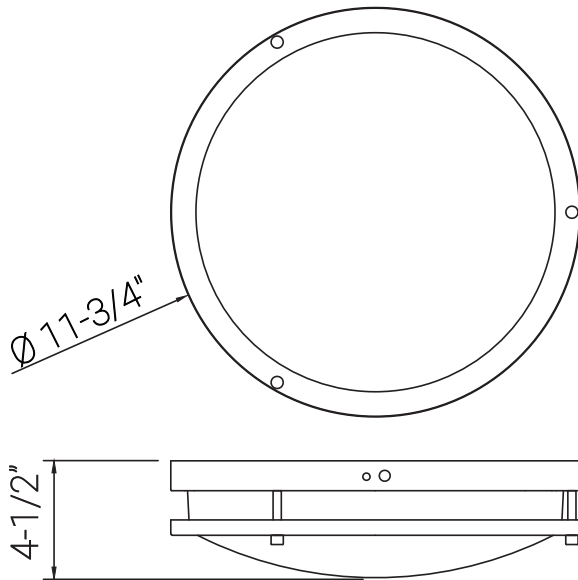

87779-SU

LFX/DCO12/BN/15W/SCT/EM

LED 12 Inch Dual Band Ceiling Flush Mount, Emergency 90-Min Battery Back-Up, 15 Watts, 1050 Lumens, Adjustable 3 CCT 3000K-5000K, Dimmable, 50,000 Hour Lifespan, Brushed Nickel

Project: _____
Type: _____
Catalog #: _____
Date: _____
Comments: _____

Technical Specifications

Photometrics

Lumen	1050
Emitted Color	CCT Selectable
Color Temp	30K/40K/50K
Color Rendering Index (CRI)	80
Beam Angle	
Lifespan	50000

Electrical

Watt	15
Input Voltage	120
Power Factor	
Dimmable	True

Ratings / Certifications

Safety Certification	N/A
Energy Star Certified	False
Operating Temperature	
Warranty	5 Years

Construction

Fixture Material	Steel & Acrylic
Fixture Finish	Brushed Nickel
Lens Material	
Lens Finish	White
Shape	Round
Mounting	Indoor