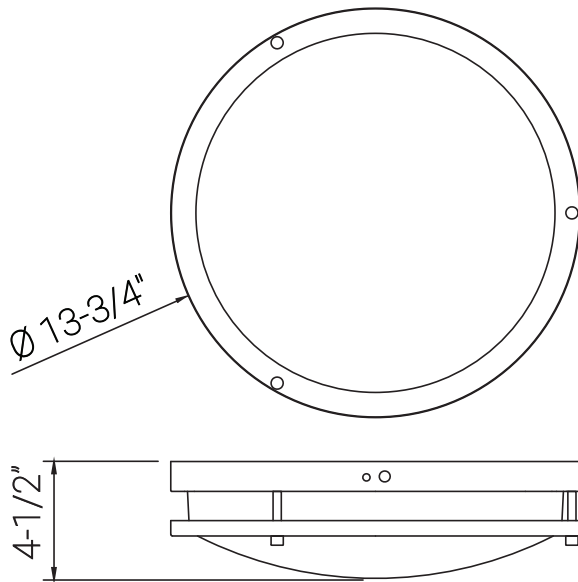

87780-SU

LFX/DC014/BN/21W/SCT/EM

LED 14 Inch Dual Band Ceiling Flush Mount, Emergency 90-Min Battery Back-Up, 21 Watts, 1500 Lumens, Adjustable 3 CCT 3000K-5000K, Dimmable, 50,000 Hour Lifespan, Brushed Nickel

Project: _____
Type: _____
Catalog #: _____
Date: _____
Comments: _____

Technical Specifications

Photometrics

Lumen	1500
Emitted Color	CCT Selectable
Color Temp	30K/40K/50K
Color Rendering Index (CRI)	80
Beam Angle	
Lifespan	50000