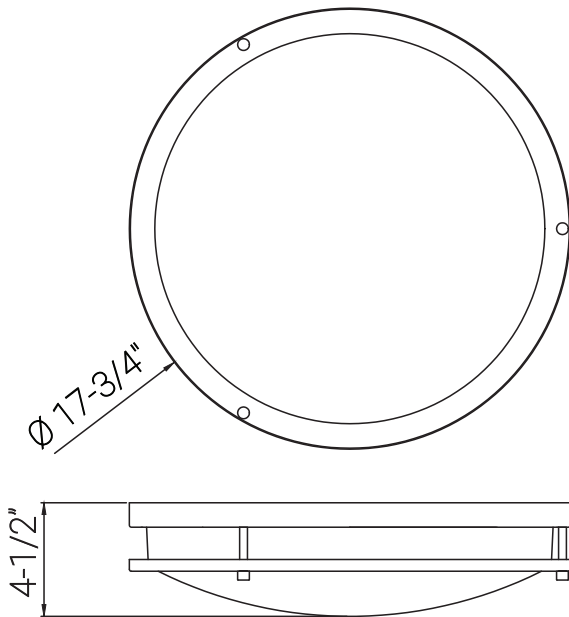

87782-SU

LFX/DC018/BN/28W/SCT/EM

LED 18 Inch Dual Band Ceiling Flush Mount, Emergency 90-Min Battery Back-Up, 28 Watts, 2000 Lumens, Adjustable 3 CCT 3000K-5000K, Dimmable, 50,000 Hour Lifespan, Brushed Nickel

Project: _____
Type: _____
Catalog #: _____
Date: _____
Comments: _____

Technical Specifications

Photometrics

Lumen	2000
Emitted Color	CCT Selectable
Color Temp	30K/40K/50K
Color Rendering Index (CRI)	80
Beam Angle	
Lifespan	50000

Electrical

Watt	28
Input Voltage	120
Power Factor	
Dimmable	True

Ratings / Certifications

Safety Certification	N/A
Energy Star Certified	False
Operating Temperature	
Warranty	5 Years

Construction

Fixture Material	Steel & Acrylic
Fixture Finish	Brushed Nickel
Lens Material	
Lens Finish	White
Shape	Round
Mounting	Indoor