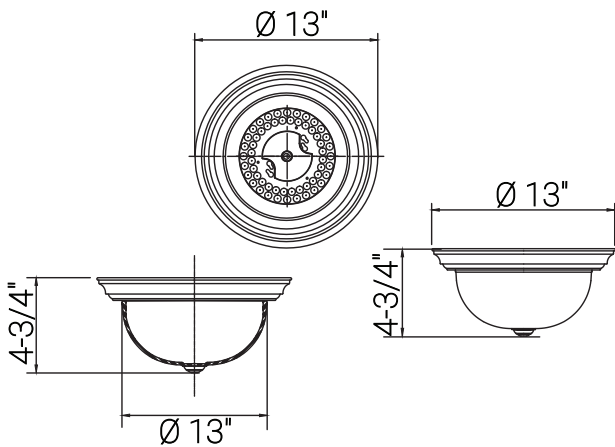

87785-SU

LFX/DBN13/20W/BN/AL/SCT

13-Inch Traditional Dome Ceiling Light, Classic Decorative Flush Mount, Adjustable 3 CCT 3000K-5000K, 20W, 1200 Lumens, Alabaster Glass, For Bedroom, Hallways & Bathroom, Brushed Nickel

Project: _____
Type: _____
Catalog #: _____
Date: _____
Comments: _____

Technical Specifications

Photometrics

Lumen	1200
Emitted Color	CCT Selectable
Color Temp	30K/40K/50K
Color Rendering Index (CRI)	80
Beam Angle	
Lifespan	50000

Electrical

Watt	20
Input Voltage	120
Power Factor	
Dimmable	True

Ratings / Certifications

Safety Certification	N/A
Energy Star Certified	False
Operating Temperature	
Warranty	5 Years

Construction

Fixture Material	Steel & Glass
Fixture Finish	Brushed Nickel
Lens Material	
Lens Finish	Alabaster Glass
Shape	Round
Mounting	Indoor