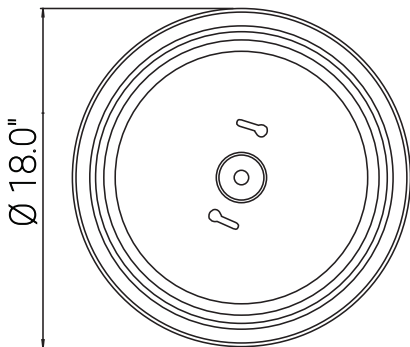

# 87786-SU

LFX/DFM/18"/25W/BN/SCT

Decorative Flush Mount Fixture

Project: \_\_\_\_\_  
Type: \_\_\_\_\_  
Catalog #: \_\_\_\_\_  
Date: \_\_\_\_\_  
Comments: \_\_\_\_\_