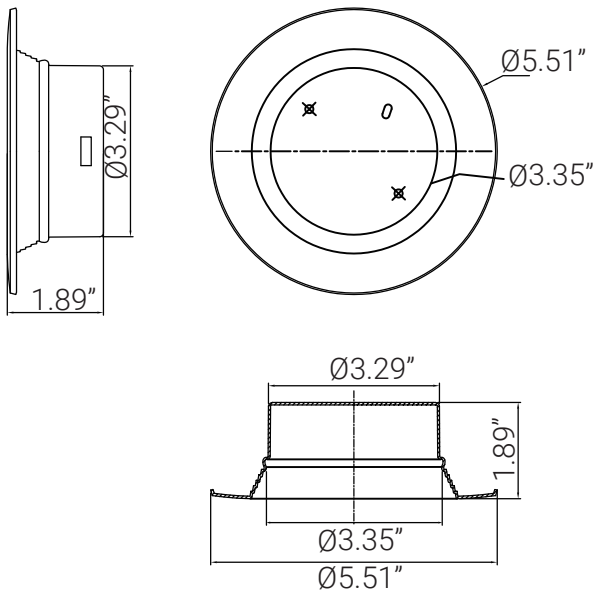

87792-SU

LFX/RDL/SCT/4R/10W

LED RETROFIT SUNLITE

Project: _____
Type: _____
Catalog #: _____
Date: _____
Comments: _____

Technical Specifications

Photometrics

Lumen	700
Emitted Color	CCT Selectable
Color Temp	27K/30K/35K/40K/50K
Color Rendering Index (CRI)	90
Beam Spread	N/A
Lifespan	3

Electrical

Watt	10
Input Voltage	120
Power Factor	
Dimmable	FALSE

Ratings / Certifications

Safety Certification	FALSE
Operating Temperature	
Warranty	3.5 Years

Construction

Fixture Material	Iron & PC
Fixture Finish	White
Lens Material	Polycarbonate
Lens Finish	Frosted
Shape	Round