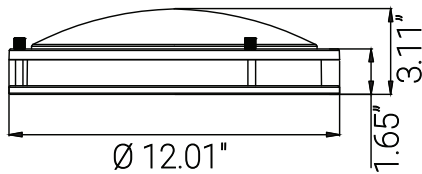

# 87794-SU

LFX/DCO/12"/15W/90CRI/5SCT/BN

12" Decorative Flush Mount Ceiling Light Fixture, 15 Watts, 1050 Lumens, Color Selectable 27K/30K/35K/40K/50K, Dimmable, 90 CRI, Energy Star, ETL Listed, For Commercial & Residential Use