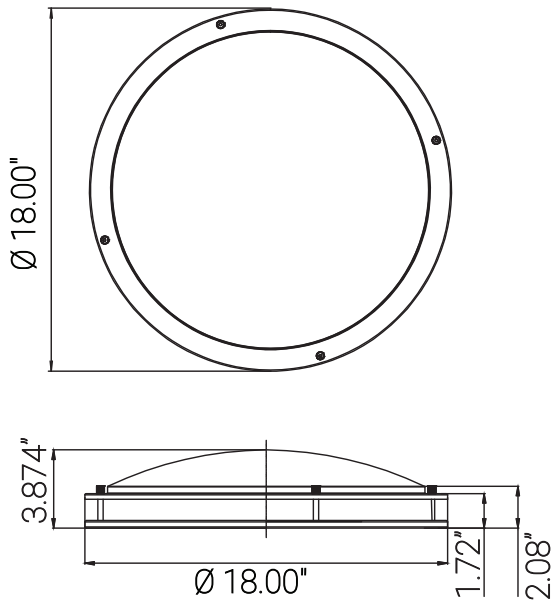

87797-SU

sunlite

LFX/DCO/18"/28W/90CRI/5SCT/BN

LED Decorative Fixture 27K-50K Dimmable 120V Energy Star
Brushed Nickel

Project: _____
Type: _____
Catalog #: _____
Date: _____
Comments: _____

Technical Specifications

Photometrics

Lumen	2400
Emitted Color	CCT Selectable
Color Temp	27K/30K/35K/40K/50K
Color Rendering Index (CRI)	90
Beam Angle	120°
Lifespan	50000

Electrical

Watt	28
Input Voltage	120
Power Factor	0.98
Dimmable	Forward Phase (Triac or Incandescent)