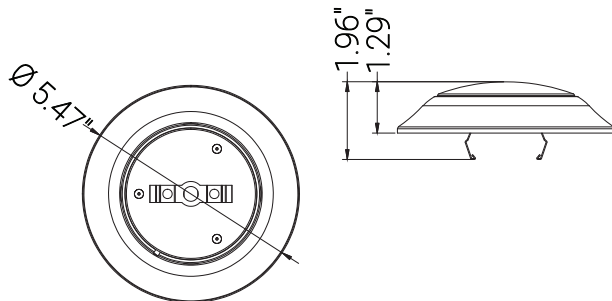

87798-SU

LFX/DISC/6"/10W/5SCT

6" Round Flush Light Hardwire/Retrofit Fixture, 10 Watts, 620 Lmns, CCT Switch 27K/30K/35K/40K/50K, Dimmable, 90 CRI, ETL Listed, Energy Star, Medium E26 Base, Title-24 Compliant, 1 Pack

Project: _____
Type: _____
Catalog #: _____
Date: _____
Comments: _____

Technical Specifications

Photometrics

Lumen	620
Emitted Color	CCT Selectable
Color Temp	27K/30K/35K/40K/50K
Color Rendering Index (CRI)	90
Beam Angle	120°
Lifespan	