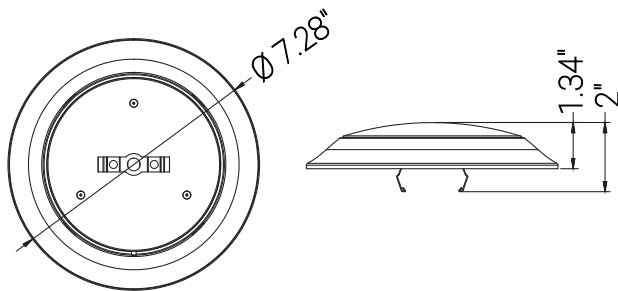

87799-SU

LFX/DISC/7"/15W/5SCT/V2

7" Round Flush Light Hardwire/Retrofit Fixture, 15W, 950 Lmns, CCT Switch 27K/30K/35K/40K/50K, Dimmable, 90 CRI, ETL Listed, Energy Star, Medium E26 Base, Title-24 Compliant, 1 Pack

Project: _____
Type: _____
Catalog #: _____
Date: _____
Comments: _____

Technical Specifications

Photometrics

Lumen	950
Emitted Color	CCT Selectable
Color Temp	27K/30K/35K/40K/50K
Color Rendering Index (CRI)	90
Beam Angle	120°
Lifespan	