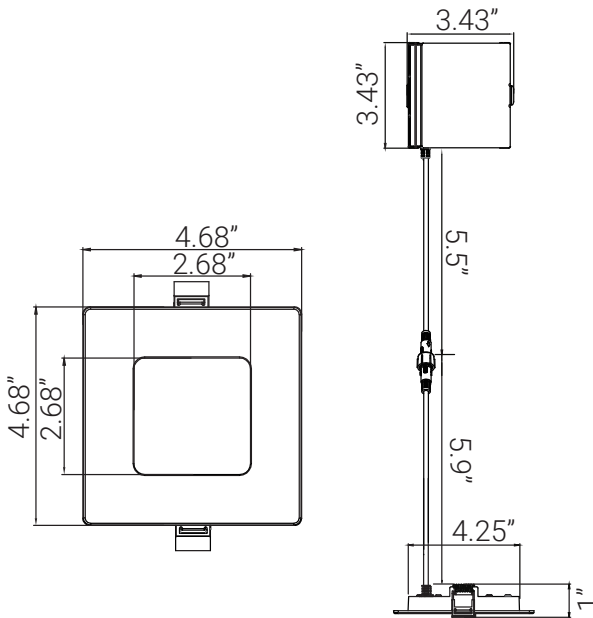

87805-SU

LFX/SDL/4S/12W/90CRI/5SCT/BK

4" Square Slim Downlight 120V 90CRI 27K-50K Dimmable Black

Project: _____
Type: _____
Catalog #: _____
Date: _____
Comments: _____

Technical Specifications

Photometrics

Ratings / Certifications

Safety Certification	ETL Listed - Wet Location
Operating Temperature	-4°F~104°F
Warranty	5 Years

Construction

Fixture Material	Aluminum
Fixture Finish	Black
Lens Material	Polycarbonate
Lens Finish	Frosted
Shape	Square