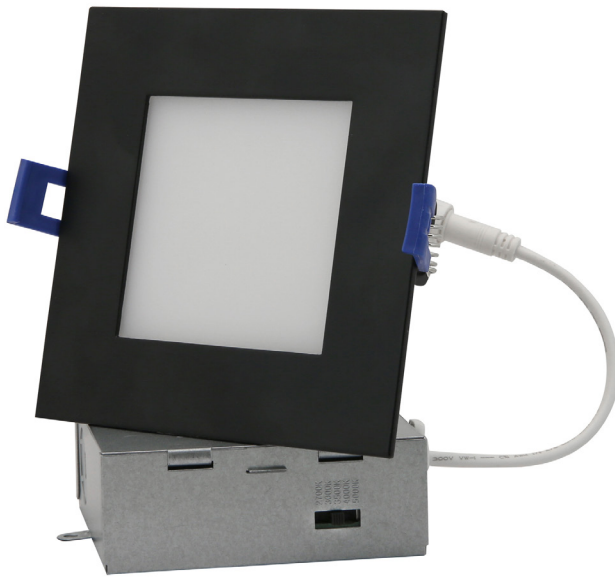

87805-SU

LFX/SDL/4S/12W/90CRI/5SCT/BK

4" Square Slim Downlight 120V 90CRI 27K-50K Dimmable Black

Project: _____
Type: _____
Catalog #: _____
Date: _____
Comments: _____

Technical Specifications

Photometrics

Lumen	800
Emitted Color	CCT Selectable
Color Temp	27K/30K/35K/40K/50K
Color Rendering Index (CRI)	90
Beam Spread	120°
Lifespan	3

Electrical

Watt	12
Input Voltage	120
Power Factor	0.9
Dimmable	Forward Phase (Triac or Incandescent)