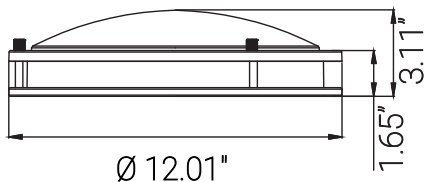

87812-SU

LFX/DCO/12"/15W/90CRI/5SCT/BN/V2

LED Decorative Fixture 27K-50K Dimmable 120V Energy Star
Brushed Nickel Gen 2

Project: _____
Type: _____
Catalog #: _____
Date: _____
Comments: _____

Technical Specifications

Photometrics

Lumen	1120
Emitted Color	CCT Selectable
Color Temp	27K/30K/35K/40K/50K
Color Rendering Index (CRI)	90
Beam Angle	120°
Lifespan	50000

Electrical

Watt	15
Input Voltage	120
Power Factor	0.7
Dimmable	Forward Phase (Triac or Incandescent)