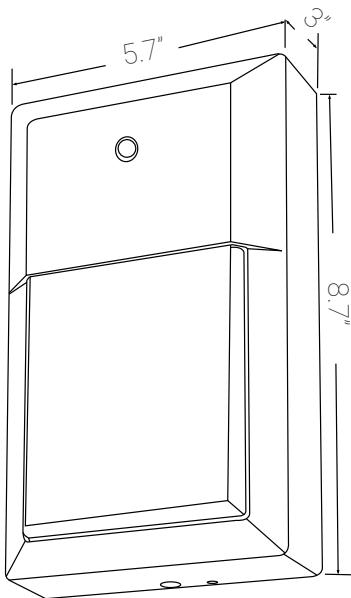

88119-SU

LFX/TP/12W/SCT/PC

88119-SU LED Outdoor Wall Pack Light, Commercial & Residential Dusk to Dawn PhotoCell Wall Sconce, Adjustable 3 CCT 3000K-5000K, 12W, 850 Lumens, IP65, Exterior for Yards, Driveways & Porches