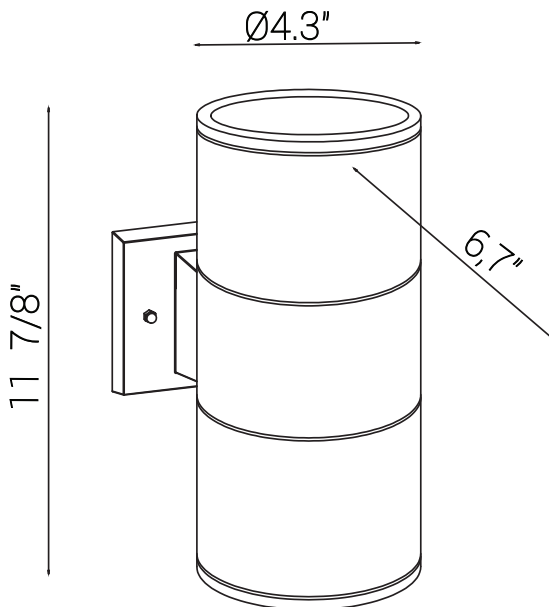

88142-SU

LFX/UD/R/12"/24W/BK/SCT

LED Outdoor Up and Down Light Fixture, 24W Total (100W=), 1700 Lmns, Color Temperature Selectable (30K/40K/50K), 50,000 Hour Life Span, IP54 Rated, ETL Listed, Black Finish

Project: _____
Type: _____
Catalog #: _____
Date: _____
Comments: _____

Technical Specifications

Photometrics

Lumen	1700
Emitted Color	CCT Selectable
Color Temp	30K/40K/50K
Color Rendering Index (CRI)	80+
Beam Spread	120°
Lifespan	50000

Electrical

Watt	24
Input Voltage	120-277
Power Factor	
Dimmable	Not Dimmable

Ratings / Certifications

Safety Certification	Not Rated for ET or UL
Operating Temperature	
Warranty	5 Years

Construction

Fixture Material	Aluminum & Steel
Fixture Finish	Black
Lens Material	
Lens Finish	Glass
Shape	
Mounting	Wall
Usage	Outdoor