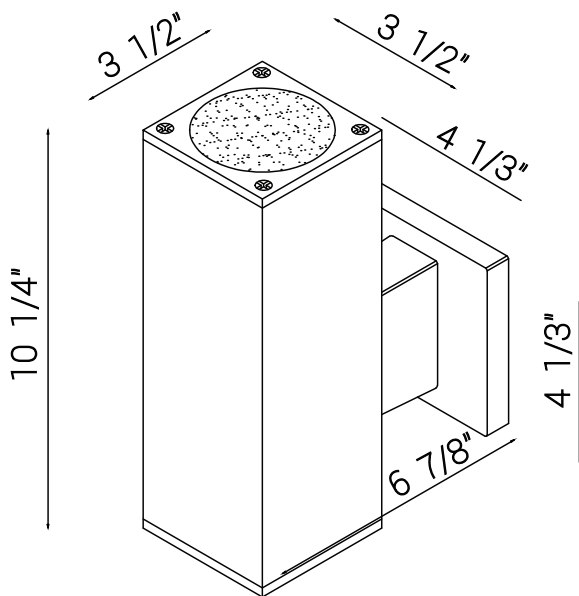

88143-SU

LFX/UD/SQ/24W/SCT/MV/BK/10"

Up/Down Led Fix Sunl

Project: _____
Type: _____
Catalog #: _____
Date: _____
Comments: _____

Technical Specifications

Photometrics

Lumen	1700
Emitted Color	CCT Selectable
Color Temp	30K/40K/50K
Color Rendering Index (CRI)	80+
Beam Spread	30°
Lifespan	50000

Electrical

Watt	12
Input Voltage	120-277
Power Factor	
Dimmable	Not Dimmable

Ratings / Certifications

Safety Certification	Not Rated for ET or UL
Operating Temperature	
Warranty	5 Years

Construction

Fixture Material	Aluminum & steel
Fixture Finish	Black
Lens Material	
Lens Finish	Clear
Shape	
Mounting	Wall
Usage	Outdoor