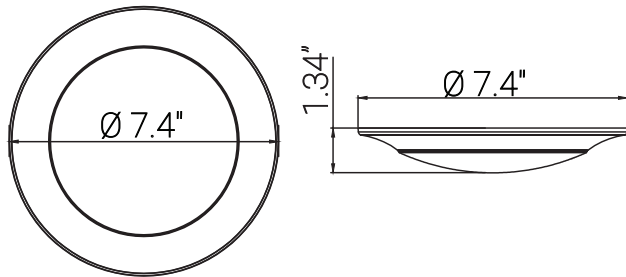

88385-SU

sunlite

LFX/DISC/6"/13W/30K/E/D/BRONZE

LED 6-Inch Slim Disc Ceiling Fixture, 13 Watts (100W Equivalent) 750 Lumens, 90 CRI, Dimmable, Bronze Trim, Energy Star, UL Listed, 30K – Warm White 1 Pack

Project: _____
Type: _____
Catalog #: _____
Date: _____
Comments: _____

Technical Specifications

Photometrics

Lumen	700
Emitted Color	CCT Selectable
Color Temp	30K/40K/50K
Color Rendering Index (CRI)	90
Beam Angle	110°
Lifespan	50000