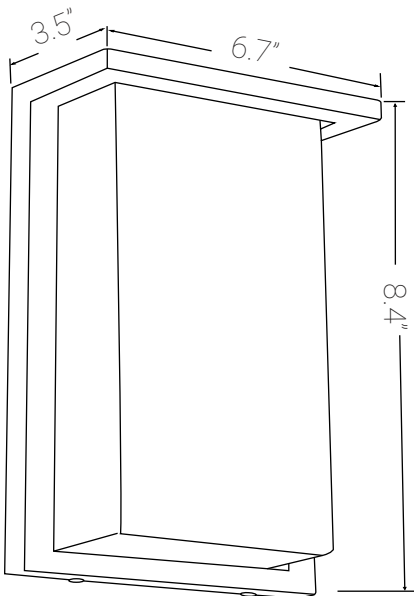

88673-SU

LFX/CONT/WS/8"/12W/SCT/ORB/ACRY

8â€ Modern LED Wall Sconce Light, Outdoor Fixture, Adjustable 3 CCT 3000K-5000K, 12 Watts, 600 Lumens, Opal Shade, Brushed Nickel Frame, Indoor For Bathrooms, Garage, Hallways & Entryways