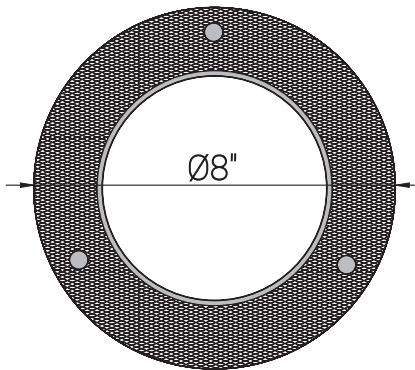

88675-SU

LFX/FGF/17W/30K/8"/WH/2PK

LED 8 Inch Floating Glass Flushmount Ceiling Light Fixture, 2 Pack, 17 Watts (80W Equivalent), 1200 Lumens, 3000K Warm-White, Dimmable, 15,000 Hr Lifespan, White, For Entryways & Kitchen

Project: _____
Type: _____
Catalog #: _____
Date: _____
Comments: _____

Technical Specifications

Photometrics

Lumen	1200
Emitted Color	Warm White
Color Temp	3000K
Color Rendering Index (CRI)	80
Beam Angle	120°
Lifespan	50000

Construction

Fixture Material	Metal & Glass
Fixture Finish	White
Lens Material	Glass
Lens Finish	Clear
Shape	Round
Mounting	Indoor