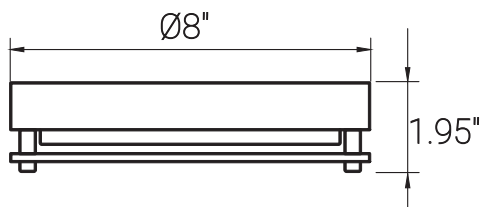

88675-SU

LFX/FGF/17W/30K/8"/WH/2PK

LED 8 Inch Floating Glass Flushmount Ceiling Light Fixture, 2 Pack, 17 Watts (80W Equivalent), 1200 Lumens, 3000K Warm-White, Dimmable, 15,000 Hr Lifespan, White, For Entryways & Kitchen

Project: _____
Type: _____
Catalog #: _____
Date: _____
Comments: _____

Technical Specifications

Photometrics

Lumen	1200
Emitted Color	Warm White
Color Temp	3000K
Color Rendering Index (CRI)	80
Beam Angle	120°
Lifespan	50000