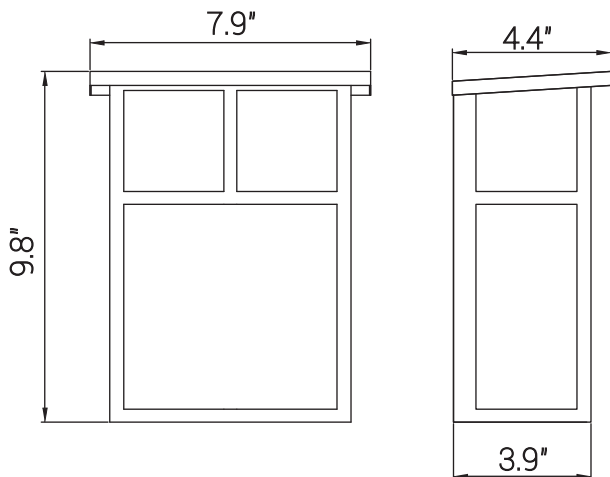

88683-SU

LFX/WS/SCT/RT/12W/SG/BK/PC

LED Mission Style Outdoor Light Fixture, 12 Watts (75W=), 800 LMN, Built-in Photocell, Black Finish, Opaque White Lens, Color Temperature Selectable 3000K/4000K/5000K

Project: _____
Type: _____
Catalog #: _____
Date: _____
Comments: _____

Technical Specifications

Photometrics

Lumen	800
Emitted Color	CCT Selectable
Color Temp	30K/40K/50K
Color Rendering Index (CRI)	80+
Beam Spread	120°
Lifespan	50000