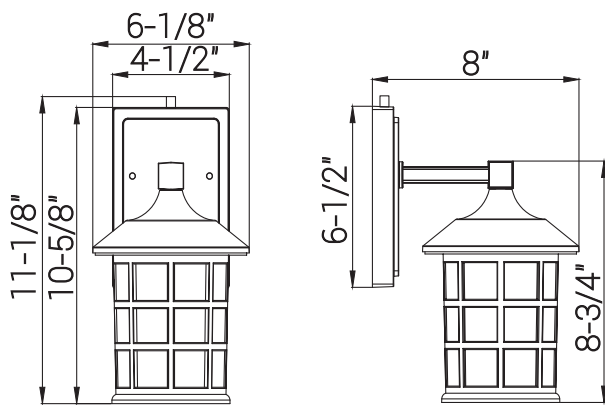

88687-SU

LFX/WS/SCT/LN/9W/BK/PC

CCT LED Mission Style Lantern Outdoor Light Fixture, Dusk to Dawn Photocell, 9 Watts (60W=), 600 Lumens, 80 CRI, Color Temperature Selectable 3000K/4000K/5000K, ETL Listed

Project: _____
Type: _____
Catalog #: _____
Date: _____
Comments: _____

Technical Specifications

Photometrics

Lumen	600
Emitted Color	CCT Selectable
Color Temp	30K/40K/50K
Color Rendering Index (CRI)	80+
Beam Spread	120°
Lifespan	50000

Electrical

Watt	9
Input Voltage	120
Power Factor	0.9
Dimmable	Not Dimmable

Ratings / Certifications

Safety Certification	ETL Listed - Wet Location
Operating Temperature	45°
Warranty	5 Years

Construction

Fixture Material	Aluminum & Steel
Fixture Finish	Black
Lens Material	Glass
Lens Finish	Frosted
Shape	Rectangle
Mounting	Wall
Usage	Outdoor