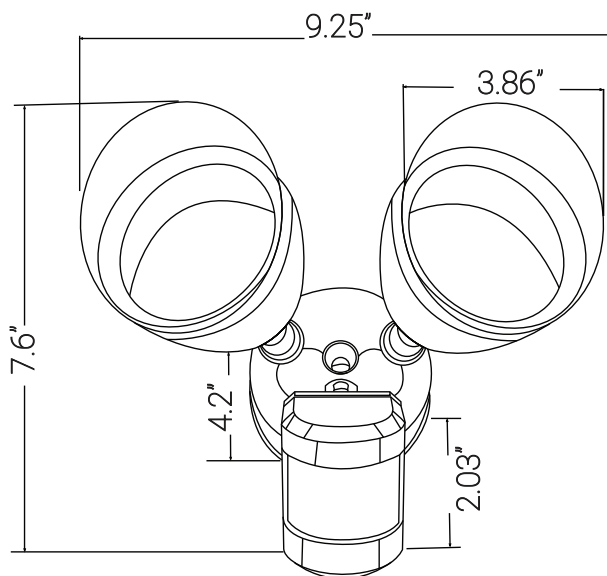

88907-SU

LFX/OSF/R/MS/20W/50K/BK

88907-SU LED Dual-Head Round Wall Mount Flood Light Fixture With Motion Sensor, 20 Watts, 120 Volts, 1800 Lumen Output, Round Lights, IP65 Rated, ETL Listed, 50K - Super White, Black Finish

Project: _____
Type: _____
Catalog #: _____
Date: _____
Comments: _____

Technical Specifications

Photometrics

Lumen	1800
Emitted Color	Super White
Color Temp	5000K
Color Rendering Index (CRI)	80+
Beam Spread	
Lifespan	35000

Electrical

Watt	20
Input Voltage	120
Power Factor	0.9
Dimmable	Not Dimmable

Ratings / Certifications

Safety Certification	ETL Listed - Wet Location
Operating Temperature	-20°C-45°C
Warranty	5 Years

Construction

Fixture Material	Aluminum & Plastic
Fixture Finish	Black
Lens Material	Polycarbonate
Lens Finish	Clear
Shape	Rectangular
Mounting	Wall
Usage	Outdoor