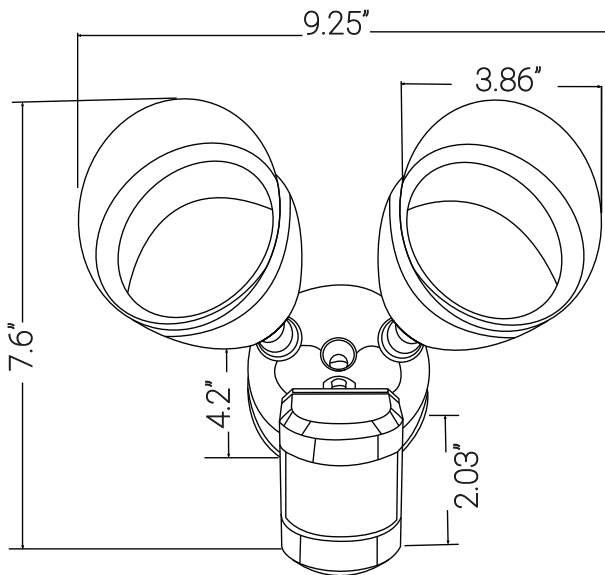

88908-SU

LFX/OSF/R/MS/20W/30K/WH

LED Outdoor Dual Head Security Light with Photocell & Motion Sensor, 20 Watts, 1800 Lumens, 3000K Warm White, 80 CRI, ETL Listed, White, For Entryways, Porches & Garage

Project: _____
Type: _____
Catalog #: _____
Date: _____
Comments: _____

Technical Specifications

Photometrics

Lumen	1800
Emitted Color	Warm White
Color Temp	3000K
Color Rendering Index (CRI)	80+
Beam Spread	
Lifespan	35000

Electrical

Watt	20
Input Voltage	120
Power Factor	0.9
Dimmable	Not Dimmable

Ratings / Certifications

Safety Certification	ETL Listed - Wet Location
Operating Temperature	-20°C-45°C
Warranty	5 Years

Construction

Fixture Material	Aluminum & Plastic
Fixture Finish	White
Lens Material	Polycarbonate
Lens Finish	Clear
Shape	Rectangular
Mounting	Wall
Usage	Outdoor