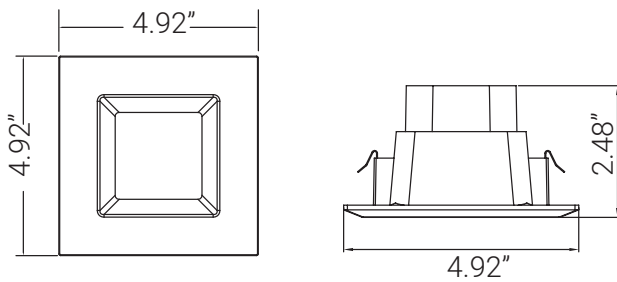

# 89124-SU

LFX/RDL/4S/9W/DIM/E/40K

4" SQUARE RETROFIT LED

Project: \_\_\_\_\_  
Type: \_\_\_\_\_  
Catalog #: \_\_\_\_\_  
Date: \_\_\_\_\_  
Comments: \_\_\_\_\_