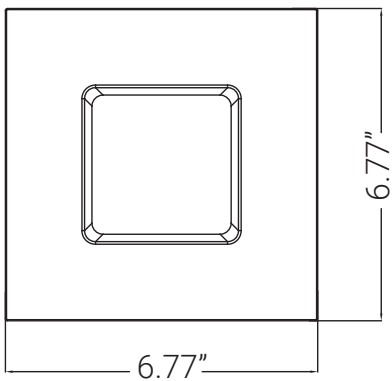

89129-SU

LFX/RDL/5/6S/14W/SCT

5/6" Square Retrofit Downlight Fixture 90CRI 120V
27K/30K/35K/40K/50K Energy Star Dimmable

Project: _____
Type: _____
Catalog #: _____
Date: _____
Comments: _____

Technical Specifications