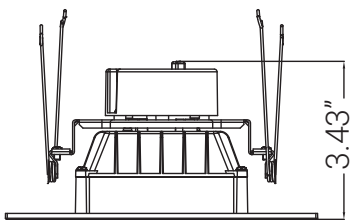

89129-SU

LFX/RDL/5/6S/14W/SCT

5/6" Square Retrofit Downlight Fixture 90CRI 120V
27K/30K/35K/40K/50K Energy Star Dimmable

Project: _____
Type: _____
Catalog #: _____
Date: _____
Comments: _____

Technical Specifications