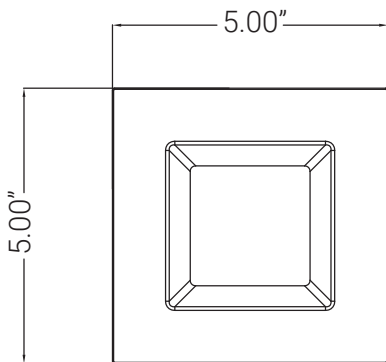

89200-SU

LFX/RDL/4S/11W/SCT

4" Square Retrofit Downlight Fixture 90CRI 120V
27K/30K/35K/40K/50K Energy Star Dimmable

Project: _____
Type: _____
Catalog #: _____
Date: _____
Comments: _____

Technical Specifications

Photometrics

Lumen	750
Emitted Color	CCT Selectable
Color Temp	27K/30K/35K/40K/50K
Color Rendering Index (CRI)	90
Beam Spread	N/A
Lifespan	5

Electrical

Watt	11
Input Voltage	120
Power Factor	
Dimmable	FALSE