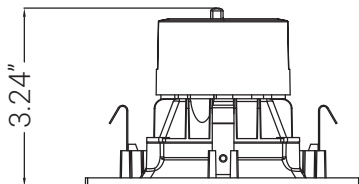

89200-SU

LFX/RDL/4S/11W/SCT

4" Square Retrofit Downlight Fixture 90CRI 120V
27K/30K/35K/40K/50K Energy Star Dimmable

Project: _____
Type: _____
Catalog #: _____
Date: _____
Comments: _____

Technical Specifications