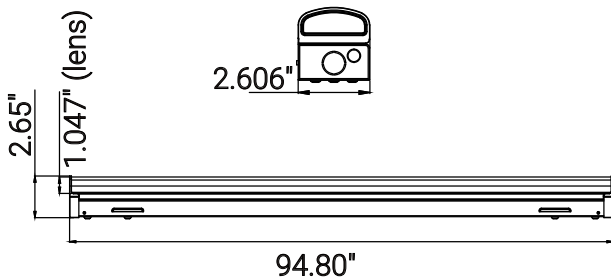

85631-SU

SF/ST/LN/96/MW/83S/MV/WH/BLS/EM

SF/ST/LN/96/MW/83S/MV/WH/BLS/EM 96" Linear Strip Light, Selectable CCT and Wattage with Bi-Level Sensor/EM Back-up

Project: _____
Type: _____
Catalog #: _____
Date: _____
Comments: _____

Technical Specifications

Photometrics

Lumen	4329/6435/8560
Emitted Color	CCT Selectable
Color Temp	35K/40K/50K
Color Rendering Index (CRI)	80
Beam Spread	140x110
Lifespan	50000

Electrical

Watt	30/45/60
Input Voltage	120-277
Power Factor	0.9
Dimmable	0-10V Low Voltage