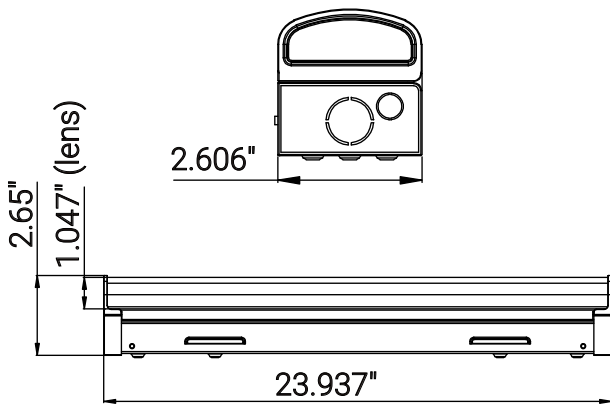

85655-SU

SF/ST/LN/24/MW/85S/MV/WH

24" Linear Strip Light, Selectable CCT And Wattage

Project: _____
 Type: _____
 Catalog #: _____
 Date: _____
 Comments: _____

Technical Specifications

Photometrics

Lumen	2060/2742/3167
Emitted Color	CCT Selectable
Color Temp	27K/30K/35K/40K/50K
Color Rendering Index (CRI)	80
Beam Spread	140°
Lifespan	50000

Electrical

Watt	15/20/25
Input Voltage	120-277
Power Factor	0.9
Dimmable	0-10V Low Voltage

Ratings / Certifications

Safety Certification	ETL - Damp Location
DLC	
Operating Temperature	-4°F - 122°F
Warranty	5 Years