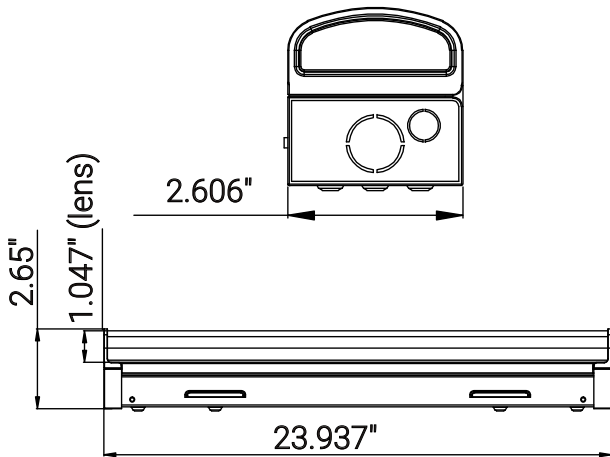

# 85656-SU

SF/ST/LN/24/MW/85S/MV/WH/BLS

24" Linear Strip Light, Selectable CCT And Wattage With Bi-Level Sensor (Assy.)

Project: \_\_\_\_\_  
 Type: \_\_\_\_\_  
 Catalog #: \_\_\_\_\_  
 Date: \_\_\_\_\_  
 Comments: \_\_\_\_\_