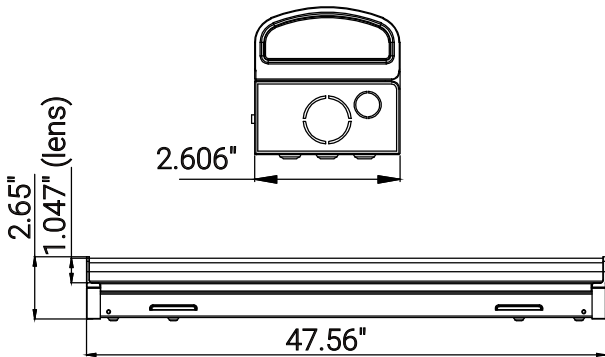

# 85659-SU

SF/ST/LN/48/MW/85S/MV/WH

48" Linear Strip Light, Selectable CCT And Wattage

Project: \_\_\_\_\_  
Type: \_\_\_\_\_  
Catalog #: \_\_\_\_\_  
Date: \_\_\_\_\_  
Comments: \_\_\_\_\_