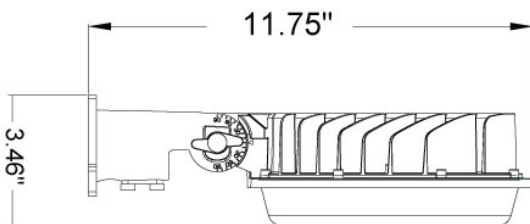

49211-SU

LFX/RL/HMW/SCT/G2/PC

LED Road Light 120-277V Dimmable 60W/80W/100W
30K/40K/50K with Photocontrol

Project: _____
Type: _____
Catalog #: _____
Date: _____
Comments: _____

Technical Specifications

Photometrics