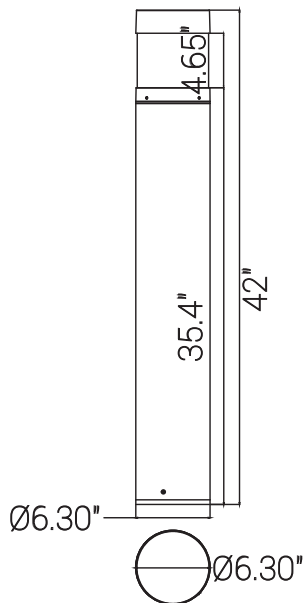

87995-SU

sunlite

LFX/LBF/R/14W/19W/24W/SCT

LED 42" Outdoor Commercial Bollard Fixture, Round Landscape Area Light, Adjustable Watts, 3 CCT 3000K-5000K, IP65, Bronze, For Pathways, Entryways & Walkways

Project: _____
Type: _____
Catalog #: _____
Date: _____
Comments: _____

Technical Specifications

Photometrics

| | |
|-----------------------------|----------------|
| Lumen | 3200 |
| Emitted Color | CCT Selectable |
| Color Temp | 30K/40K/50K |
| Color Rendering Index (CRI) | 80+ |
| Beam Spread | 360° |
| Lifespan | 50000 |