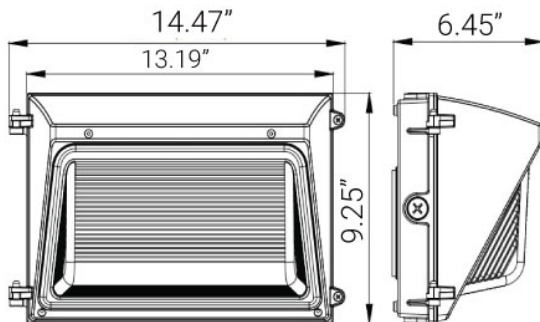

# 08563-SU

LFX/WP/SCT/HMW/MV/G3

High Output Slim Adjustable Wall pack 120-277V  
60W/90W/100W/120W - 30K-50K Bronze

Project: \_\_\_\_\_  
Type: \_\_\_\_\_  
Catalog #: \_\_\_\_\_  
Date: \_\_\_\_\_  
Comments: \_\_\_\_\_