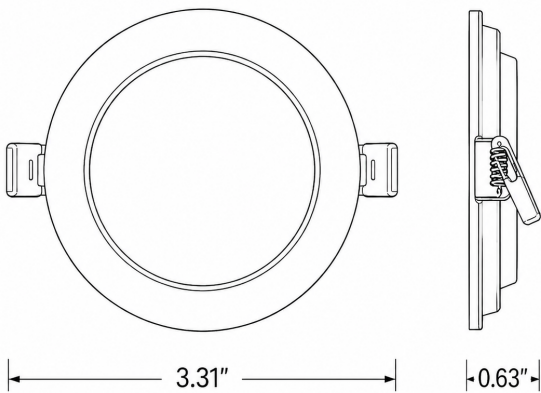

87831-SU

SF/SDH/RD/3/8/95S/120/WH/V2

3inch High Output Slim Downlight

Project: _____
Type: _____
Catalog #: _____
Date: _____
Comments: _____

Technical Specifications

Photometrics

Lumen	665
Emitted Color	CCT Selectable
Color Temp	27K/30K/35K/40K/50K
Color Rendering Index (CRI)	90
Beam Spread	120°
Lifespan	5

Construction

Fixture Material	Aluminum
Fixture Finish	White
Lens Material	Polycarbonate
Lens Finish	Frosted
Size	3 Inch
Shape	Round