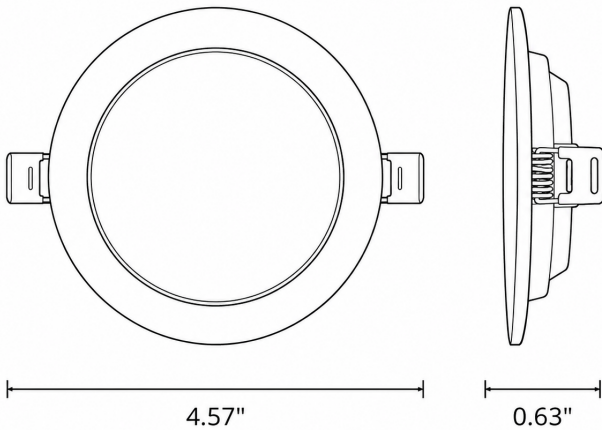

87832-SU

SF/SDH/RD/4/13/95S/120/WH/V2

4inch High Output Slim Downlight

Project: _____
Type: _____
Catalog #: _____
Date: _____
Comments: _____

Technical Specifications

Photometrics

Lumen	1100
Emitted Color	CCT Selectable
Color Temp	27K/30K/35K/40K/50K
Color Rendering Index (CRI)	90
Beam Spread	120°
Lifespan	5

Construction

Fixture Material	Aluminum
Fixture Finish	White
Lens Material	Polycarbonate
Lens Finish	Frosted
Size	4 Inch
Shape	Round