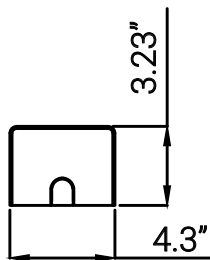

82116-SU

sunlite

SF/WR4/LN/24/MW/93S/MV/WH/BLS

SF/WR4/LN/24/MW/93S/MV/WH/BLS 24" Linear Fixture,
Selectable CCT and Wattage with Bi-Level Sensor

Project: _____
Type: _____
Catalog #: _____
Date: _____
Comments: _____

Technical Specifications

Photometrics

Lumen	1150/1725/2070
Emitted Color	CCT Selectable
Color Temp	30K/40K/50K
Color Rendering Index (CRI)	90
Beam Spread	130x110
Lifespan	50000

Electrical

Watt	10/15/2018
Input Voltage	120-277
Power Factor	0.9
Dimmable	0-10V Low Voltage