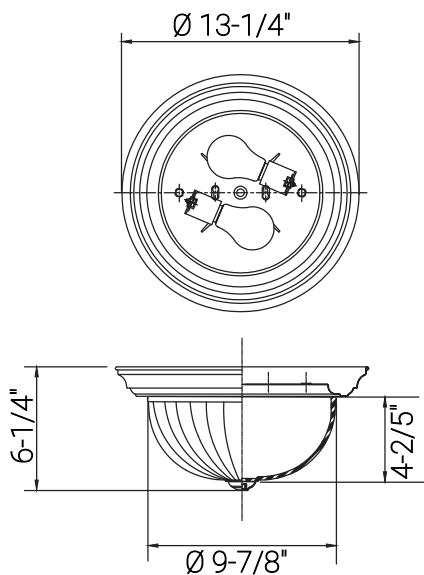

04588-SU

sunlite

DBN13

DBN13 DOME BRUSH NICKLE ALABASTER FIX SUNLITE

Project: _____
Type: _____
Catalog #: _____
Date: _____
Comments: _____

Technical Specifications

Electrical

Max Wattage	60
Base	E26
Volts	120
Number Of Lights	2
Bulb Included	False
Application	Residential

Ratings / Certifications

Safety Certification	UL Listed
Use Location	Indoor
Fixture Technology	Non LED
Warranty	2 Years

Construction

Fixture Material	Metal & Glass
Fixture Finish	Brushed Nickel
Lens Material	Glass
Lens Finish	Alabaster
Shape	Round
Mounting	Surface