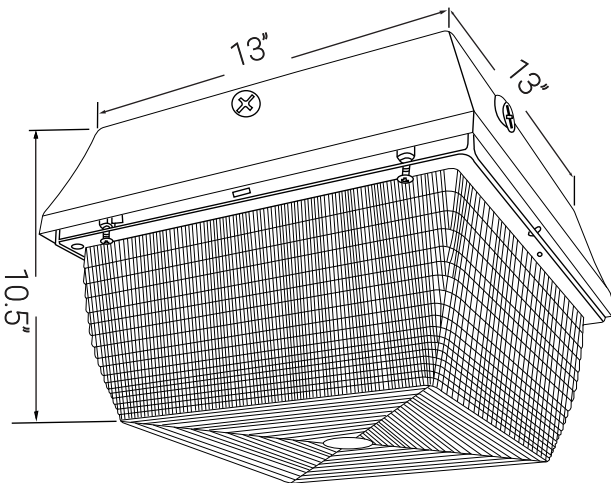

# 04917-SU

VANMF/242/MV/ES

Watt Energy Saving Fluorescent Vandelproof Floodlight Fixture with Photocontrol, Bronze Powder Finish, Clear Polycarbonate Lens

Project: \_\_\_\_\_  
Type: \_\_\_\_\_  
Catalog #: \_\_\_\_\_  
Date: \_\_\_\_\_  
Comments: \_\_\_\_\_