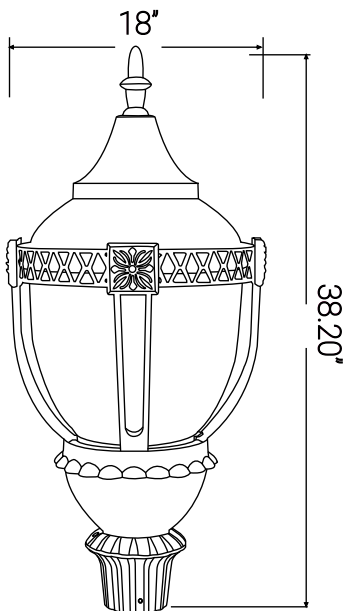

49187-SU

LFX/PTL/MW/SCT

LED Decorative Acorn Pole-Top Light Fixture, Power Selectable 25W/40W/60W/80W, 10000 Lumens, Color Selectable 30K/40K/50K Color, Dimmable, ETL Listed, Black, For Commercial Use

Project: _____
Type: _____
Catalog #: _____
Date: _____
Comments: _____

Technical Specifications

Photometrics

Lumen	3000/10400
Emitted Color	CCT Selectable
Color Temp	30K/40K/50K
Color Rendering Index (CRI)	70+
Beam Spread	360°
Lifespan	50000

Electrical

Watt	25/40/60/80
Input Voltage	120-277
Power Factor	>0.92
Dimmable	0-10V Low Voltage

Ratings / Certifications

Safety Certification	ETL Listed - Wet Location
Operating Temperature	-40°F - 104°F
Warranty	5 Years

Construction

Fixture Material	Aluminum
Fixture Finish	Black
Lens Material	Polycarbonate
Lens Finish	Frosted
Shape	Round
Mounting	Pole
Usage	Outdoor