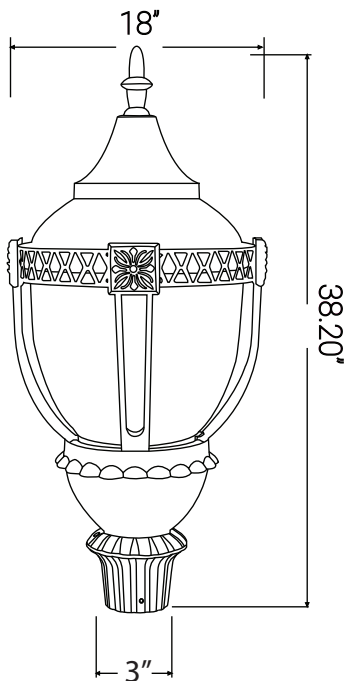

49187-SU

LFX/PTL/MW/SCT

LED Decorative Acorn Pole-Top Light Fixture, Power Selectable 25W/40W/60W/80W, 10000 Lumens, Color Selectable 30K/40K/50K Color, Dimmable, ETL Listed, Black, For Commercial Use. Fits on most 3 inch poles

Project: _____
Type: _____
Catalog #: _____
Date: _____
Comments: _____

Technical Specifications

Photometrics

Lumen	3000/10400
Emitted Color	CCT Selectable
Color Temp	30K/40K/50K
Color Rendering Index (CRI)	70+
Beam Spread	360°
Lifespan	50000

Construction

Fixture Material	Aluminum
Fixture Finish	Black
Lens Material	Polycarbonate
Lens Finish	Frosted
Shape	Round
Mounting	3" Pole
Usage	Outdoor