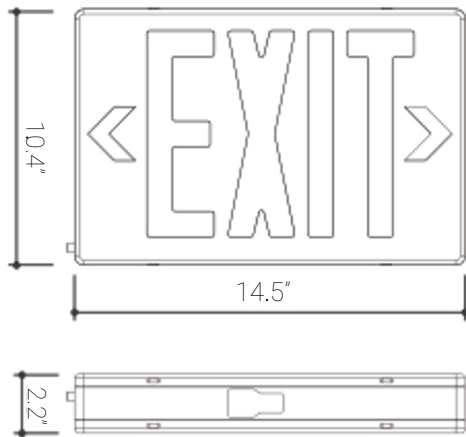

05276-SU

EXIT/LED/1-2F/EM/NYC

LED Steel Exit Sign, White Housing with Bright Red Lettering, 90-Minute Battery Power Back-Up, Dual Voltage 120-277V, Ceiling or Wall Mount, Long Lasting, Fire Safety, NYC Compliant

Project: _____
Type: _____
Catalog #: _____
Date: _____
Comments: _____

Technical Specifications

Photometrics

Light Source	Integrated LED
Emitted Color	Red
Operating Temp	32°F - 104°F
Lifespan	30000 Hours