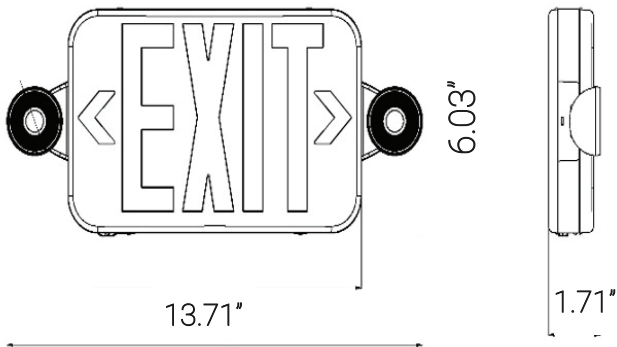

05279-SU

EXIT/LED/R/2H/1-2F/COMBO COMPACT

LED Emergency Exit Sign Red, Dual Light with 90-Minute Battery Power Back-Up, 350 Degree Adjustable Head Lamps, 200 Lumens, 120-277V, Ceiling or Wall Mount, Long Lasting, Fire Safety UL Listed. Meets or exceeds UL924 (21 separate tests), NEC, OSHA & NFPA 101 Life Safety Code requirements. Rated for operation in 0°C - 40°C (32°F - 104°F)

Project: _____
Type: _____
Catalog #: _____
Date: _____
Comments: _____

Technical Specifications

Photometrics

Light Source	Integrated LED
Emitted Color	Red
Operating Temp	32°F - 104°F
Lifespan	30000 Hours