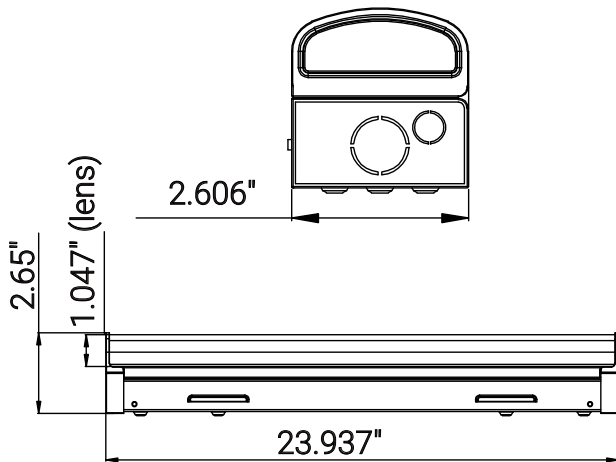

# 85621-SU

SF/ST/LN/24/MW/83S/MV/WH/BLS

LED Linear Strip Light Fixture, Power Selectable 15W/20W/25W, 120-277 Volts, 1950-3250 Lmns, Color Selectable 35K/40K/50K, Dimmable, Motion Sensor, ETL & DLC Listed, 140 Degree Beam Angle