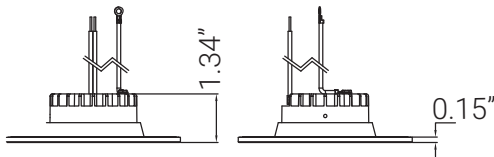

87691-SU

SF/DRL/RD/4/13/927/120/WH

4" Round Regressed Lens Downlight Junction Box/Retrofit 13W
90Cri 2700K 120V W/ White Trim

Project: _____
Type: _____
Catalog #: _____
Date: _____
Comments: _____

Technical Specifications

Photometrics

Lumen	1050
Emitted Color	Soft White
Color Temp	2700K
Color Rendering Index (CRI)	90
Beam Spread	0
Lifespan	5

Electrical

Watt	13
Input Voltage	120
Power Factor	0.9
Dimmable	TRUEForward Phase (Triac or Incandescent)

Ratings / Certifications

Safety Certification	ETL - Damp Location
Operating Temperature	-40°F - 104°F
Warranty	5 Years

Construction

Fixture Material	Aluminum
Fixture Finish	White
Lens Material	Glass
Lens Finish	Frosted
Shape	Round