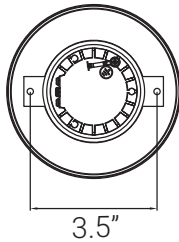

87691-SU

SF/DRL/RD/4/13/927/120/WH

4" Round Regressed Lens Downlight Junction Box/Retrofit 13W
90Cri 2700K 120V W/ White Trim

Project: _____
Type: _____
Catalog #: _____
Date: _____
Comments: _____

Technical Specifications

Ratings / Certifications

Safety Certification	ETL - Damp Location
Operating Temperature	-40°F - 104°F
Warranty	5 Years

Construction

Fixture Material	Aluminum
Fixture Finish	White
Lens Material	Glass
Lens Finish	Frosted
Shape	Round