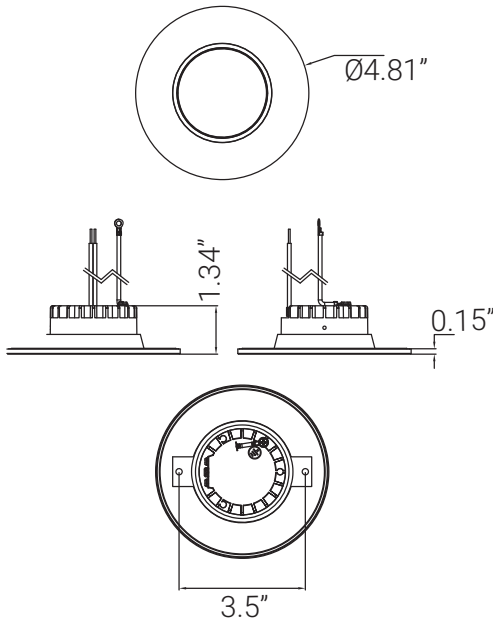

87692-SU

SF/DRL/RD/4/13/930/120/WH

4" Round Regressed Lens Downlight Junction Box/Retrofit 13W
90Cri 3000K 120V W/ White Trim

Project: _____
Type: _____
Catalog #: _____
Date: _____
Comments: _____

Technical Specifications

Photometrics

Lumen	1050
Emitted Color	Warm White
Color Temp	3000K
Color Rendering Index (CRI)	90
Beam Spread	0
Lifespan	5

Electrical

Watt	13
Input Voltage	120
Power Factor	0.9
Dimmable	TRUEForward Phase (Triac or Incandescent)

Ratings / Certifications

Safety Certification	ETL - Damp Location
Operating Temperature	-40°F - 104°F
Warranty	5 Years

Construction

Fixture Material	Aluminum
Fixture Finish	White
Lens Material	Glass
Lens Finish	Frosted
Shape	Round