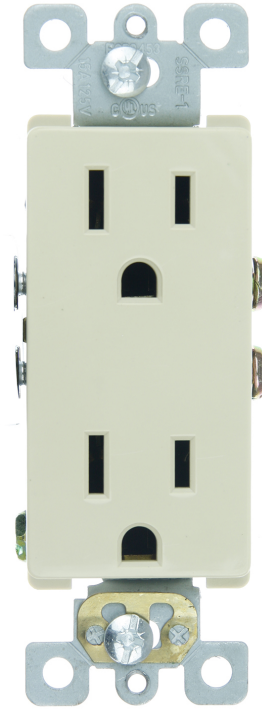

## Sunlite 08015-SU E526/CD1 15A Decorative Duplex Receptacle, Ivory

Decorative

### DESCRIPTION:

Highlighting a dedication to quality and integrity, the Sunlite product line includes compact fluorescent, linear fluorescent, incandescent, HID, metal halide, halogen, decorative, miniature, specialty, stage-studio lamps, and LED lamps. The Sunlite line also includes a full array of indoor and outdoor household fixtures, commercial fixtures, and electrical products including extension cords, socket adapters, wall plates, receptacles and switches, dimmers and timers, surge protectors, and much more. Sunlite 08015-SU E526/CD1 15A Decorative Duplex Receptacle, Ivory

### FEATURES:

- Ivory
- 15A Decorative Duplex Receptacle
- Amp 15, Volts 120
- UL Listed
- E526/CD1