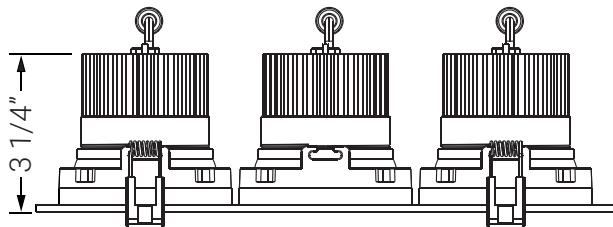

08593-SU

LFX/GDL/3L/3.5R/36W/90CRI/5SCT/BK

3 Light Regressed Round Gimbal Downlight 90CRI 120V Dimmable Energy Star 27K-50K Black

Project: _____
Type: _____
Catalog #: _____
Date: _____
Comments: _____

Technical Specifications

Photometrics

Lumen	2270
Emitted Color	CCT Selectable
Color Temp	27K/30K/35K/40K/50K
Color Rendering Index (CRI)	90
Beam Spread	38°
Lifespan	5

Electrical

Watt	36
Input Voltage	120
Power Factor	0.9
Dimmable	Forward Phase (Triac or Incandescent)

Ratings / Certifications

Safety Certification	ETL Listed - Wet Location
Operating Temperature	-4°F - 104°F
Warranty	5 Years

Construction

Fixture Material	Metal
Fixture Finish	Black
Lens Material	Polycarbonate
Lens Finish	Clear
Shape	Round