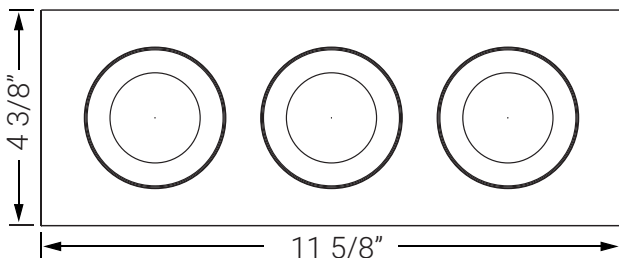

08593-SU

LFX/GDL/3L/3.5R/36W/90CRI/5SCT/BK

3 Light Regressed Round Gimbal Downlight 90CRI 120V Dimmable Energy Star 27K-50K Black

Project: _____
Type: _____
Catalog #: _____
Date: _____
Comments: _____

Technical Specifications

Photometrics

Lumen	2270
Emitted Color	CCT Selectable
Color Temp	27K/30K/35K/40K/50K
Color Rendering Index (CRI)	90
Beam Spread	38°
Lifespan	5

Electrical

Watt	36
Input Voltage	120
Power Factor	0.9
Dimmable	Forward Phase (Triac or Incandescent)