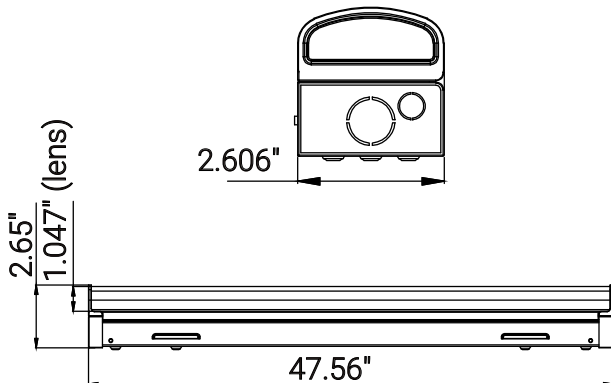

85627-SU

SF/ST/LN/48/MW/83S/MV/WH/BLS/EM

LED Linear Strip Light Fixture, Power Selectable 28W/35W/40W, 120-277 Volts, 3640-5200 Lmns, Color Selectable 35K/40K/50K, Dimmable, Motion Sensor, Battery Backup, ETL & DLC Listed, White

Project: _____
Type: _____
Catalog #: _____
Date: _____
Comments: _____

Technical Specifications

Photometrics

Lumen	3877/4702/5287
Emitted Color	CCT Selectable
Color Temp	35K/40K/50K
Color Rendering Index (CRI)	80
Beam Spread	140x110
Lifespan	50000