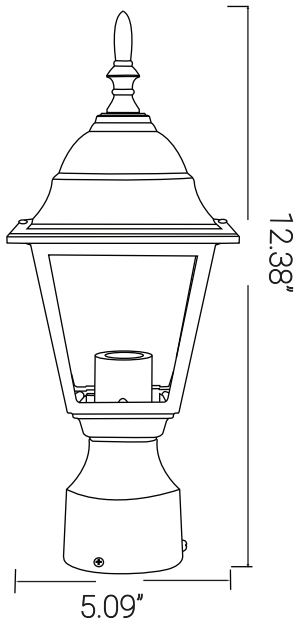

# 41322-SU

**sunlite**

OD11150

Post Mount Carriage Lamp Fixture, 60 Watts Max, Single Medium Base Sockets (E26), 120 Volts, Outdoor, UL Listed, For Residential & Commercial Use

Project: \_\_\_\_\_  
Type: \_\_\_\_\_  
Catalog #: \_\_\_\_\_  
Date: \_\_\_\_\_  
Comments: \_\_\_\_\_