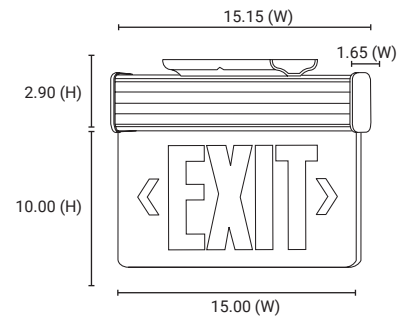

Metal Mirror Aluminum Two Face

05278-SU

LED
BUILT-IN

- Top & Side Mount
- 120 /277 volts
- Rechargeable NiCd Battery
- 90 Minutes Illumination
- UL Listed

NYC
APPROVED

New York City Exit signs require red lettering with a height of 8 inches, and the unit must be made of metal or other durable materials.