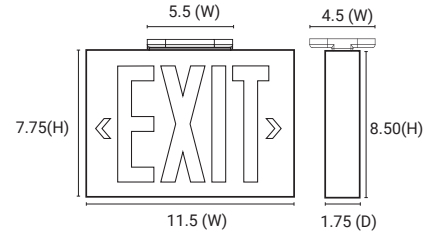

Metal Exit Sign

05276-SU

- Back, Top & Side Mount
- 120 /277 volts
- Rechargeable NiCd Battery
- 90 Minutes Illumination
- Metal / Thermoplastic Housing
- UL Listed