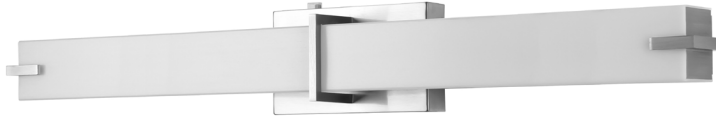

36"

85120-SU

- 30 Watts
- 1950 Lumens

SPECIFICATION

- 30K/40K/50K
- Dimmable
- Metal & Acrylic Body
- White Lens
- Chrome Finish
- 80 CRI
- 120V

18"

81132-SU