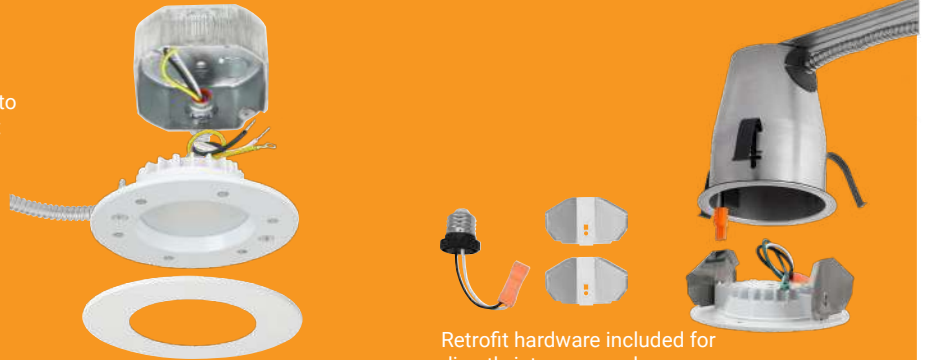

OPTIONAL ADDONS

LED EM Inverter
88154-SU

Direct to Junction Box

MULTIPLE INSTALLATION OPTIONS - installs directly to an octagon junction box or attach the included retrofit hardware for 4" recessed can installation