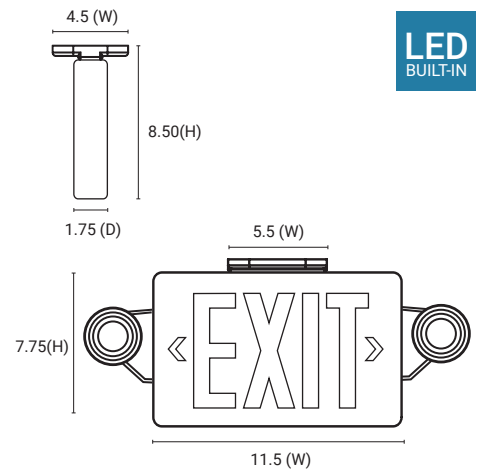

Optional Third Head Included

LED
BUILT-IN

Thermoplastic Exit Sign Combo

05279-SU

- Back & Top Mount
- 120/277 volts
- Rechargeable NiCd Battery
- 90 Minutes Illumination
- Thermoplastic Housing
- UL Listed