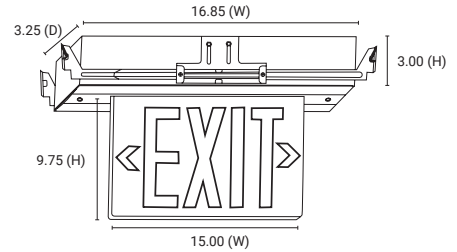

LED Exit Sign

Edge Lit & Recessed Mount

Metal Recessed Mount Exit Sign

04326-SU

LED
BUILT-IN

- Recessed Mount
- 120 /277 volts
- Rechargeable NiCd Battery
- 90 Minutes Illumination
- UL Listed

NYC
APPROVED

New York City Exit signs require red lettering with a height of 8 inches, and the unit must be made of metal or other durable materials.