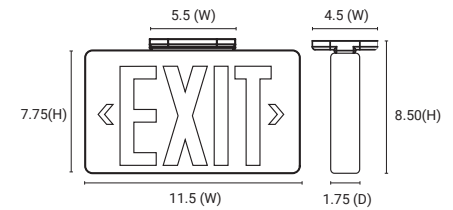

Thermoplastic Exit Sign

05271-SU

- Back, Top & Side Mount
- 120 /277 volts
- Rechargeable NiCd Battery
- 90 Minutes Illumination
- Metal / Thermoplastic Housing
- UL Listed