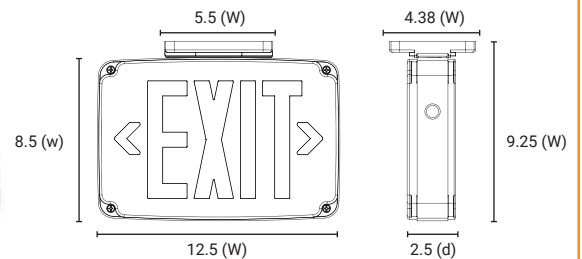

Metal Exit Sign

04344-SU

- Back & Top Mount
- 120 /277 volts
- Rechargeable NiCd Battery
- 90 Minutes Illumination
- UL Listed (Rated Wet Location)