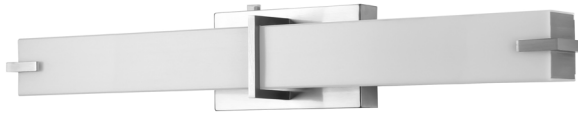

24"

85094-SU

- 20 Watts
- 1300 Lumens