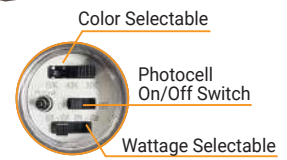

Outdoor Wall Mount Series

Wall Packs

High Wattage Wall Pack with Built-in Photocell

87830-SU

- 100/120/150/185 Watts
- 14500/17400/21800/26800 Lumens
- 30K/40K/50K
- Dimmable
- Bronze Finish Aluminum Body
- Clear Glass Lens
- 70 CRI
- 120-277V

Wall Pack with Built-in Photocell

08563-SU

- 60/90/100/120 Watts
- 9000/13500/15000/18000 Lumens
- 30K/40K/50K
- Aluminum Body
- Clear Lens
- Bronze Finish
- Built-in Photocell
- 80 CRI
- 120-277V

Rotatable Wall Pack

97094-SU

- 60 Watts
- 7800 Lumens

Rotate 270 Degrees to allow you to customize your range of light

97095-SU

- 80 Watts
- 10000 Lumens

SPECIFICATION

- 30K/40K/50K
- Dimmable
- Die-Cast Aluminum Body
- Polycarbonate Clear Lens
- Black Finish
- 70 CRI
- 100-277V

Cut Off Wall Pack

97064-SU

- 25/40/60/80 Watts
- 3000/10800 Lumens
- 30K/40K/50K
- Aluminum Body
- Clear Polycarbonate Lens
- Bronze Finish
- 70 CRI
- 120-277V

97069-SU

- 80 Watts
- 10640 Lumens
- 5000K

OPTIONAL ADDONS

Item#	Description	Watt	Lumen	Color Temp	Hours	Features	Dimension(in)
87830-SU	SF/WP/HL/18/185S/73S/MV/BK/PC	100/120/150/185	14500/17400/21800/26800	30K/40K/50K	50000	WL_DIM,DLC	14(h) 19.3(w) 4.8(d)
08563-SU	LFX/WP/SCT/HMW/MV/G3	60/90/100/120	9000/13500/15000/18000	30K/40K/50K	50000	WL_DIM,DLC	9.26(h) 8.5(w) 6.06(d)
97094-SU	LFX/RWP/60W/3SCT	60	7800	30K/40K/50K	50000	WL_DIM,DLC	9.4(h) 5.9(w) 10.0(d)
97095-SU	LFX/RWP/80W/3SCT	80	10000	30K/40K/50K	50000	WL_DIM,DLC	8.0(h) 11.6(w) 12.0(d)
97064-SU	LFX/WP/MW/3SCT	25/40/60/80	3000/10800	30K/40K/50K	50000	WL,DLC	8.3(h) 14.4(w) 9.2(d)
97069-SU	LFX/WP/80W/MV/50K	80	10640	5000K	50000	WL,DLC	8.3(h) 14.4(w) 9.2(d)

Specifications may change without notice. We are not responsible for any typographical errors