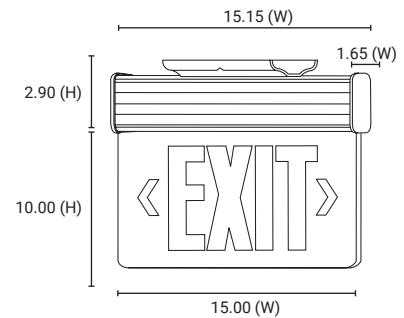

Metal Clear One Face

05277-SU

LED
BUILT-IN

- Top & Side Mount
- 120 /277 volts
- Rechargeable NiCd Battery
- 90 Minutes Illumination
- UL Listed