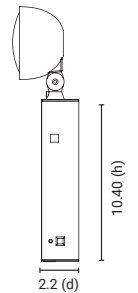

LED Exit Sign & Emergency Lights Combo

2-in-1 Combo

Metal Exit Sign Combo

05275-SU

- Back Mount
- 120/277 volts
- Rechargeable NiCd Battery
- 90 Minutes Illumination
- Metal Housing
- UL Listed

New York City Exit signs require red lettering with a height of 8 inches, and the unit must be made of metal or other durable materials.

LED
BUILT-IN

Thermoplastic Exit Sign Combo

05279-SU

- Back & Top Mount
- 120/277 volts
- Rechargeable NiCd Battery
- 90 Minutes Illumination
- Thermoplastic Housing
- UL Listed

LED
BUILT-IN

04342-SU

- Back, Top & Side Mount
- 120/277 volts
- Rechargeable NiCd Battery
- 90 Minutes Illumination
- Thermoplastic Housing
- UL Listed

Item#	Description	Lens	Finish	Lights	Mounting	Dimension(in)
05275-SU	EXIT/LED/COMBO/1F/2-3H/EM/NYC	White Single Face	Metal	2 or 3	Back	10.4(h) 14.5(w) 2.2(d)
05279-SU	EXIT/LED/R/2H/1-2F/COMBO	White One or Two Face	Thermoplastic	2	Back Top	8.5(h) 11.5(w) 1.75(d)
04342-SU	EXIT/1/R/W/RC	White One or Two Face	Thermoplastic	1	Back, Top, Side	9.3(h) 12.6(w) 1.9(d)