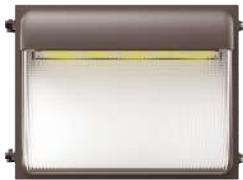

Outdoor Wall Mount Series

Wall Packs

High Wattage Wall Pack with Built-in Photocell

87830-SU

- 100/120/150/185 Watts
- 14500/17400/21800/26800 Lumens
- 30K/40K/50K
- Dimmable
- Bronze Finish Aluminum Body
- Clear Glass Lens
- 70 CRI
- 120-277V