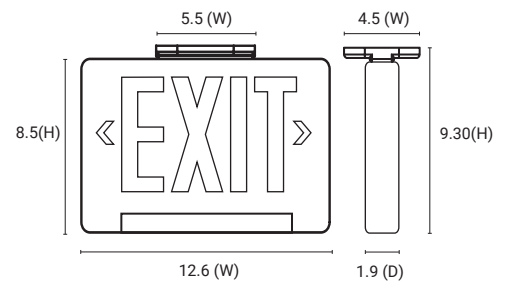

Item#	Description	Lens	Finish	Lights	Mounting	Dimension(in)
05275-SU	EXIT/LED/COMBO/1F/2-3H/EM/NYC	White Single Face	Metal	2 or 3	Back	10.4(h) 14.5(w) 2.2(d)
05279-SU	EXIT/LED/R/2H/1-2F/COMBO	White One or Two Face	Thermoplastic	2	Back Top	8.5(h) 11.5(w) 1.75(d)
04342-SU	EXIT/1/R/W/RC	White One or Two Face	Thermoplastic	1	Back, Top, Side	9.3(h) 12.6(w) 1.9(d)