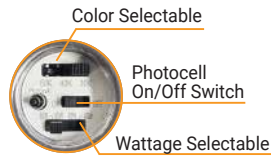

Outdoor Wall Mount Series

Flood Lights

SUNLITE.COM CALL 718.768.7000 TOLL-FREE 800.605.BULB

Low Wattage Outdoor Flood Light with Photocell

85681-SU

- 45/50/60/80 Watts
- 6000/7500/9000/12000
- 30K/40K/50K
- Aluminum Body
- Forsted Lens
- Bronze Finish
- 80 CRI
- Built-in Photocell
- 120-277V