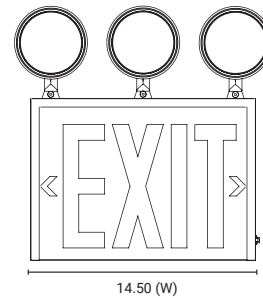

LED
BUILT-IN

Thermoplastic Exit Sign Combo

05279-SU

- Back & Top Mount
- 120/277 volts
- Rechargeable NiCd Battery
- 90 Minutes Illumination
- Thermoplastic Housing
- UL Listed