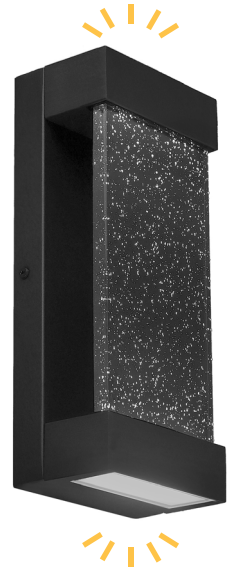

81040-SU

- 22 Watts
- 300 Lumens
- 3000K
- Dimmable
- Glass Body
- Clear Seedy Lens
- Black Finish
- 80 CRI
- 120V

5.5" Up & Down

81205-SU

- 22 Watts
- 300 Lumens
- 3000K
- Dimmable
- Glass Body
- Clear Seedy Lens
- Black Finish
- 80 CRI
- 120V